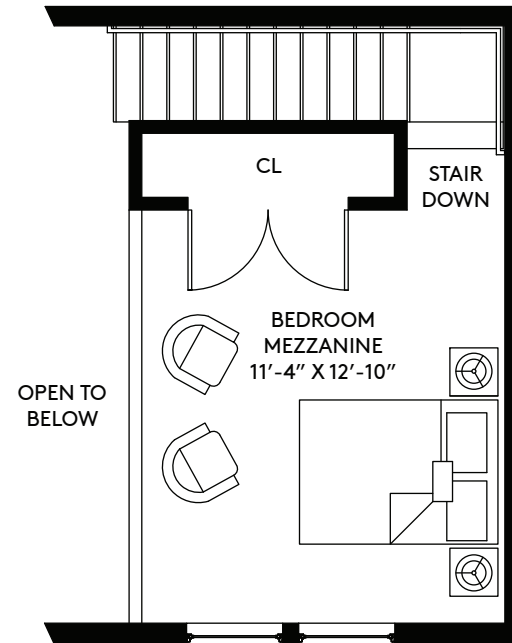

UNIT 709
1 BEDROOM | 1 BATHROOM
665 +/- SQUARE FEET

Amble

APARTMENT RESIDENCES
40 S. 2ND ST
AMBLEPHILLY.COM

Floor plans are for marketing purposes only and should not be relied upon as exact. Dimensions, layouts, square footages, products and specifications, and details are all approximate and may vary from what is depicted.