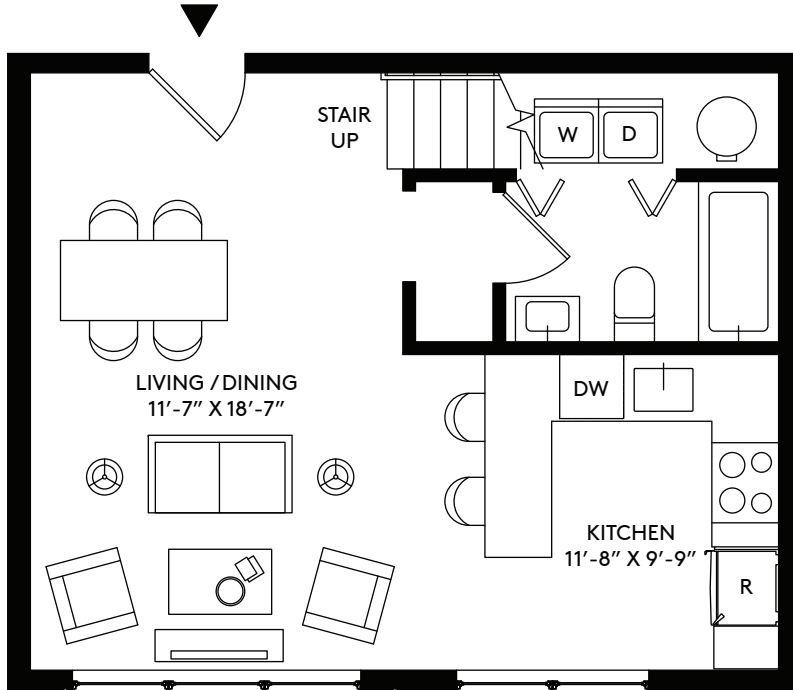

UNIT 709
1 BEDROOM | 1 BATHROOM
665 +/- SQUARE FEET

Amble

APARTMENT RESIDENCES
40 S. 2ND ST
AMBLEPHILLY.COM

Floor plans are for marketing purposes only and should not be relied upon as exact. Dimensions, layouts, square footages, products and specifications, and details are all approximate and may vary from what is depicted.